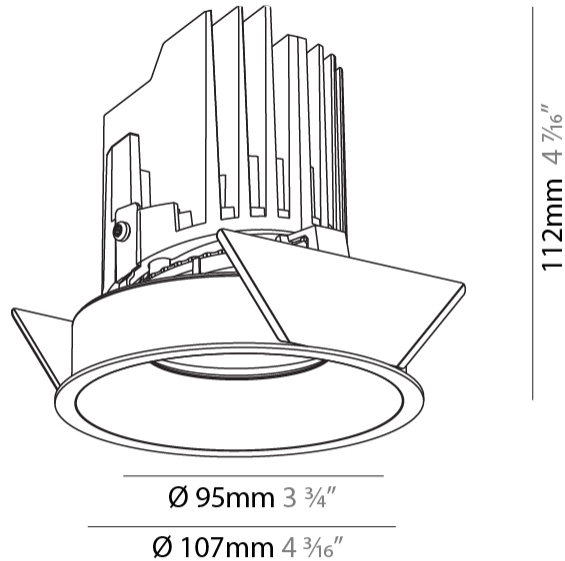

GENERAL

Series: Bioniq
Subseries: Bioniq Round Semi Adjustable
Brand: Prolicht
Division: Architectural
Mounting Type: Recessed
Mounting Location: Ceiling
Subcategory: Downlight

PHYSICAL

Shape: Round
Diameter (mm): 107
Diameter (in): 4 3/16
Height (mm): 112
Height (in): 4 7/16
Ceiling Thickness (mm): 10 / 12.5 / 15
Ceiling Thickness (in): 3/8 or 1/2 or 9/16
Min. Recessing Depth (mm): 130
Min. Recessing Depth (in): 5 1/8
Light Distribution: Adjustable / Downlight
Weight (kg): 0.485
Weight (lbs): 1.07
Fixture Finish: SSR / BKV / CWI / CRY / HAB / UFT / ITA / RUA / FTG / MYG / LOD / PUS / FRO / FUP / KIA / POP / BLS / SPG / MEY / GOH / GUM / CHC / COM / ABZ / JAG / OBR / MOS / ROR
Fixture Material: Aluminum Die Cast
Cut-out Measurements: 98mm / 3 7/8"

OPTICAL

Reflector: 20 / 40 / 60
Adjustability: Rotational 355°, Tilt 10°

RATINGS AND CERTIFICATIONS

Certified By: Certified for North American Standards
IP rating: IP20

BIONIQ ROUND SEMI ADJUSTABLE RECESSED